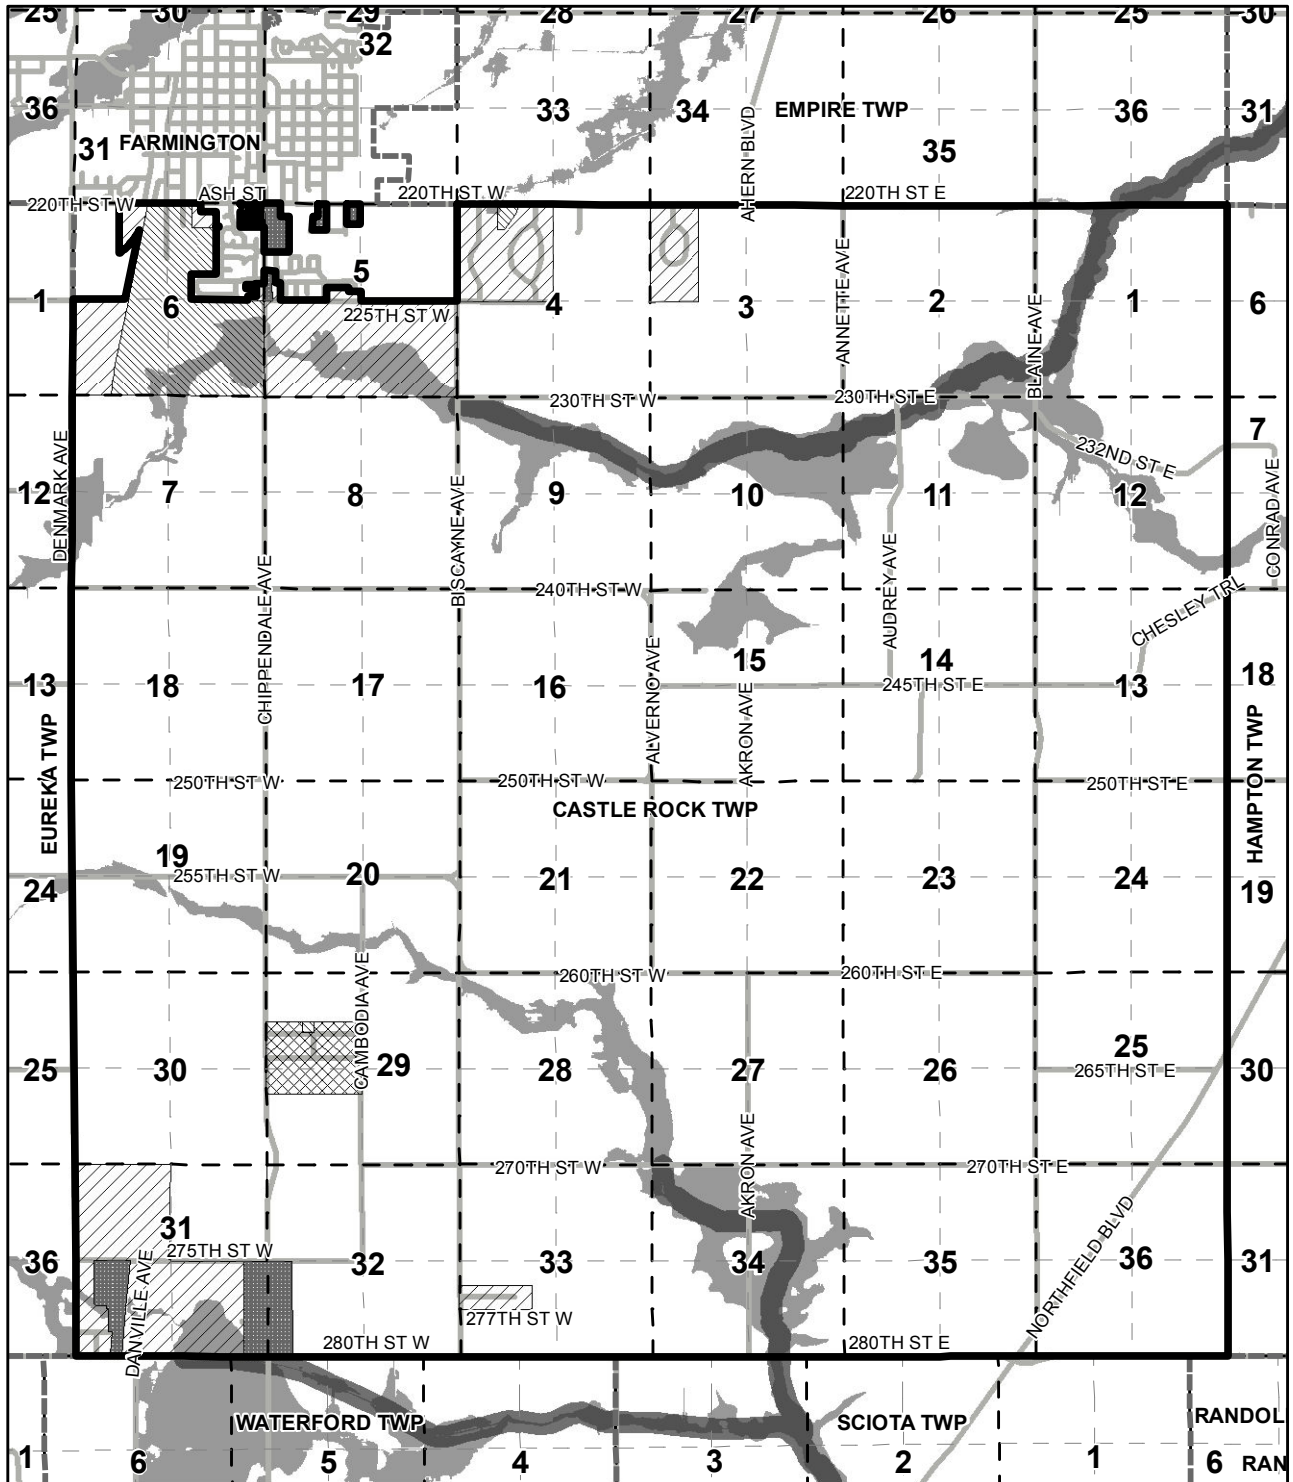

CASTLE ROCK TOWNSHIP - ZONING MAP

Legend

- | | | | | | |
|-------------------------------------------------------------------------------------|---------|---------------------------------------------------------------------------------------|-----------------|---------------------------------------------------------------------------------------|--------------------|
|  | AG |  | PUB/REC |  | Shoreland Overlay |
|  | COM/IND |  | RR-1 |  | Floodplain Overlay |
|  | RR-2 |  | Castle Rock Twp | | |

0 0.5 1 2 Miles

December 26, 2012